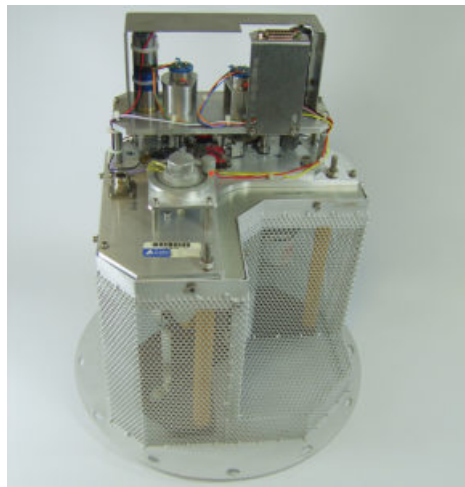

853-032190-008 | LAM TCP Upper Match - Quick Exchange Option and Repair

Features

LAM TCP Upper Match - Quick Exchange Option and Repair

- Fully Disassembled
- All parts cleaned
- New Motors
- New Potentiometers
- New Capacitors as required
- All RF Silver-plated components are restored to original specifications
- Replace gears and limit switches as required
- Set Capacitors and Vernier Dial to OEM configurations
- Full Functionality Test on actual LAM 9600 Rainbow tool
- Verify RF Plasma is confined with zero watts reflected power
- Communication to tool is verified

[View Product](#)

853-032190-008 | LAM TCP Upper Match - Quick Exchange Option and Repair

SemiGroup is The Leader in After-Market Semiconductor Equipment Support and Industrial Manufacturing Equipment!

SemiGroup's technical expertise assures you the highest quality of new and refurbished parts and assemblies available on the market. All parts and assemblies are configured to meet or exceed the OEM (Original Equipment Manufacturer's) Specifications.